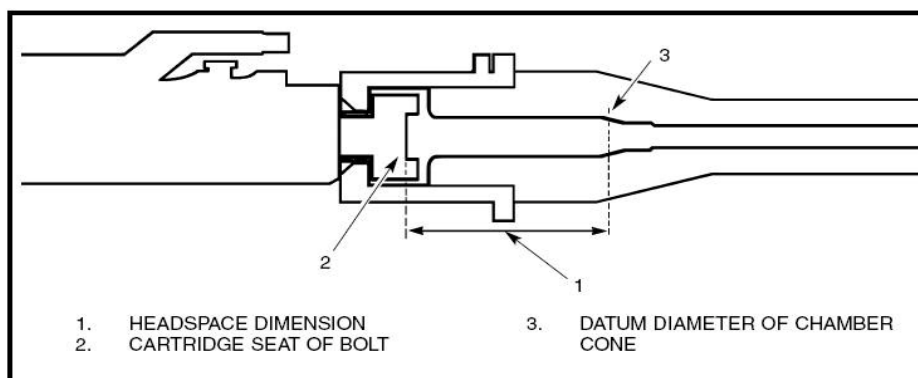

Randall's notes on 5.56/.223 Headspace gauges

(More than you ever wanted to know about 5.56/.223 Headspace)

AR15/M16 HEADSPACING

PHOTO FROM COLT CANADA

Gauges organized by dimensions:

Gauge	Spec	Size Range
Civilian GO	1.4640"	1.4640"
Military GO	1.4646+0.0002"	1.4646" - 1.4648"
Civilian NOGO	1.4670"	1.4670"
Civilian FIELD	1.4700"	1.4700"
Military NOGO	1.4706" -0.0002"	1.4704" - 1.4706"
Military FIELD	1.4730" -0.0002"	1.4728" - 1.4730"
Colt's FIELD II	1.4736"	1.4736"

Just to show the differences in headspace specs...

M249 SAW GO	1.4949 -0.0002"	1.4940" - 1.4947"
M249 SAW NOGO	1.4982 -0.0002"	1.4982" - 1.4980"
M249 SAW FIELD	1.50216 -0.0002"	1.50216" - 1.50196"

Gauge differences organized by type: